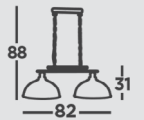

Alexis Metal, polished chrome with opal matt domed shades

6184-4CC

Fusion Metal, satin silver or cream two-light pendants

0932-2SS

0932-2CR