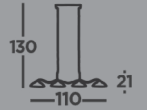

Alexis Metal, polished chrome with opal matt domed shades

6184-4CC

Fusion Metal, satin silver or cream two-light pendants

0932-2SS

0932-2CR