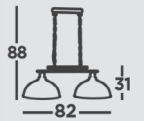

Alexis Metal, polished chrome with opal matt domed shades

6184-4CC

Fusion Metal, satin silver or cream two-light pendants

0932-2SS

0932-2CR